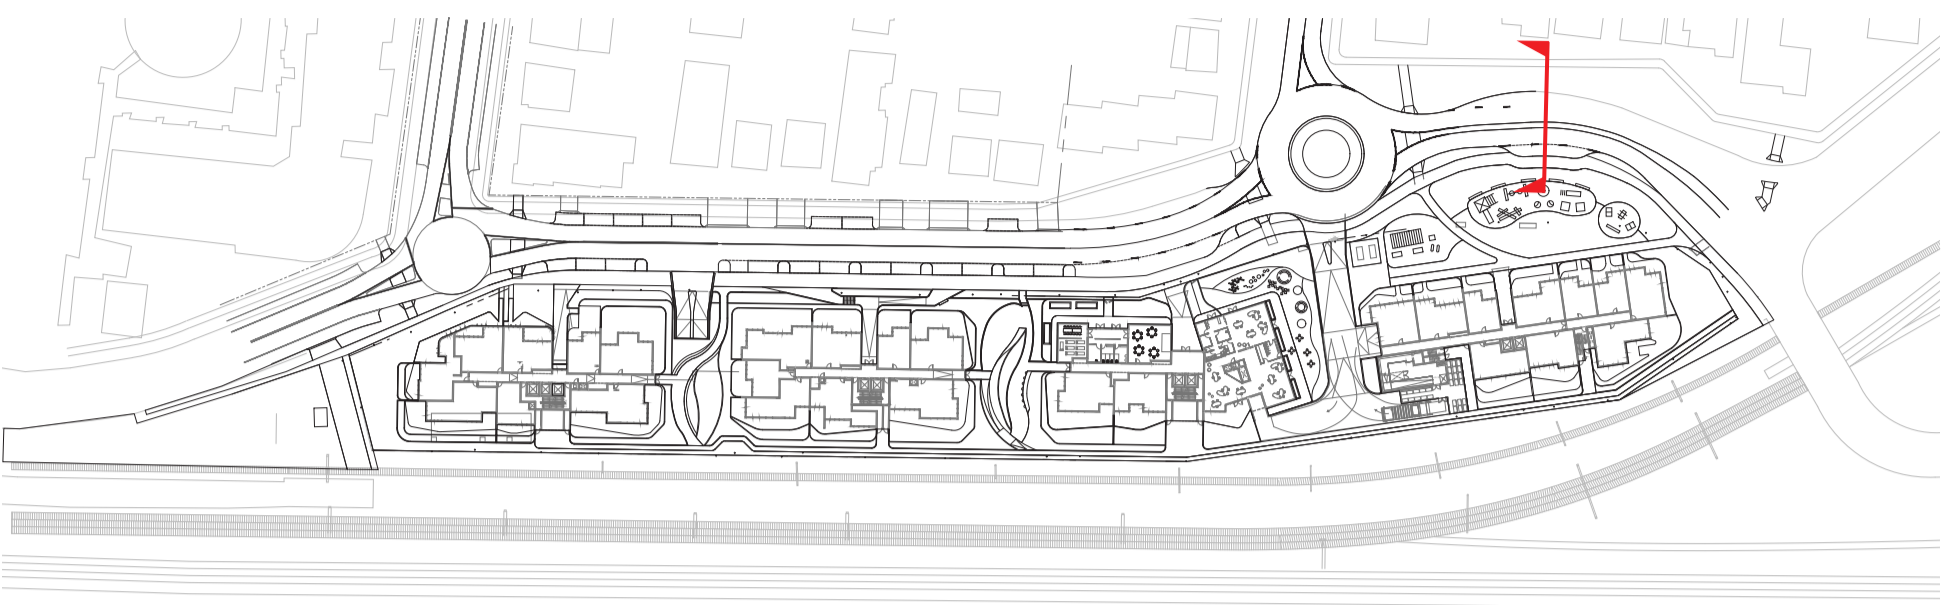

2-36 CHURCH STREET | LIDCOMBE

GREATER CONTEXT SCHEME
AUGUST 2019

OCULUS

LANDSCAPE PLAN - GREATER CONTEXT

LANDSCAPE PLAN - VPA PLAN

LANDSCAPE PLAN - ROOFTOP (INDICATIVE)

LANDSCAPE PLAN - DETAIL PUBLIC DOMAIN

LANDSCAPE PLAN - DETAIL PUBLIC PARK

INDICATIVE SECTION - PUBLIC PARK

CROSS SECTION - PUBLIC PARK

KEY PLAN

INTEGRATED PLAY ELEMENTS

FITNESS STATION

COMMUNITY GARDENS AND ALTERNATIVE PLAY EQUIPMENT

PRECEDENT IMAGERY - PUBLIC PARK

LANDSCAPE PLAN - DETAIL STREETSCAPE

INDICATIVE SECTION - STREETScape

KEY PLAN

CROSS SECTION - STREETScape

PEDESTRIAN FRIENDLY STREETScape IMPROVEMENTS & CROSSINGS

PUBLIC & PRIVATE VERGE PLANTING

TREE AVENUE PLANTING