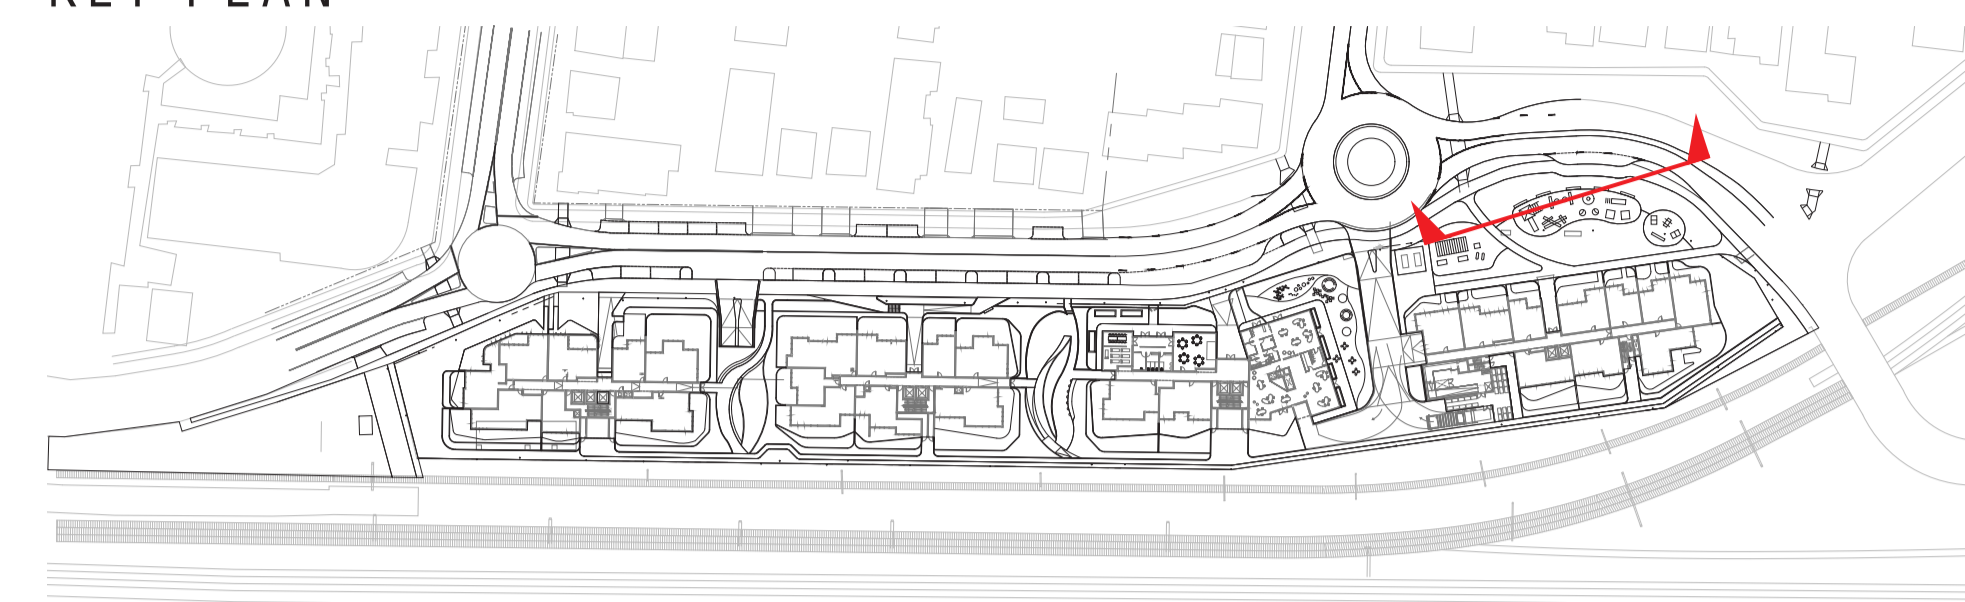

2-36 CHURCH STREET | LIDCOMBE

GREATER CONTEXT SCHEME
AUGUST 2019

OCULUS

LANDSCAPE PLAN - GREATER CONTEXT

LANDSCAPE PLAN - VPA PLAN

LANDSCAPE PLAN - ROOFTOP (INDICATIVE)

LANDSCAPE PLAN - DETAIL PUBLIC DOMAIN

LANDSCAPE PLAN - DETAIL PUBLIC PARK

INDICATIVE SECTION - PUBLIC PARK

CROSS SECTION - PUBLIC PARK

KEY PLAN

INTEGRATED PLAY ELEMENTS

FITNESS STATION

COMMUNITY GARDENS AND ALTERNATIVE PLAY EQUIPMENT

PRECEDENT IMAGERY - PUBLIC PARK

LANDSCAPE PLAN - DETAIL STREETSCAPE

INDICATIVE SECTION - STREETScape

KEY PLAN

CROSS SECTION - STREETScape

PEDESTRIAN FRIENDLY STREETScape IMPROVEMENTS & CROSSINGS

PUBLIC & PRIVATE VERGE PLANTING

TREE AVENUE PLANTING