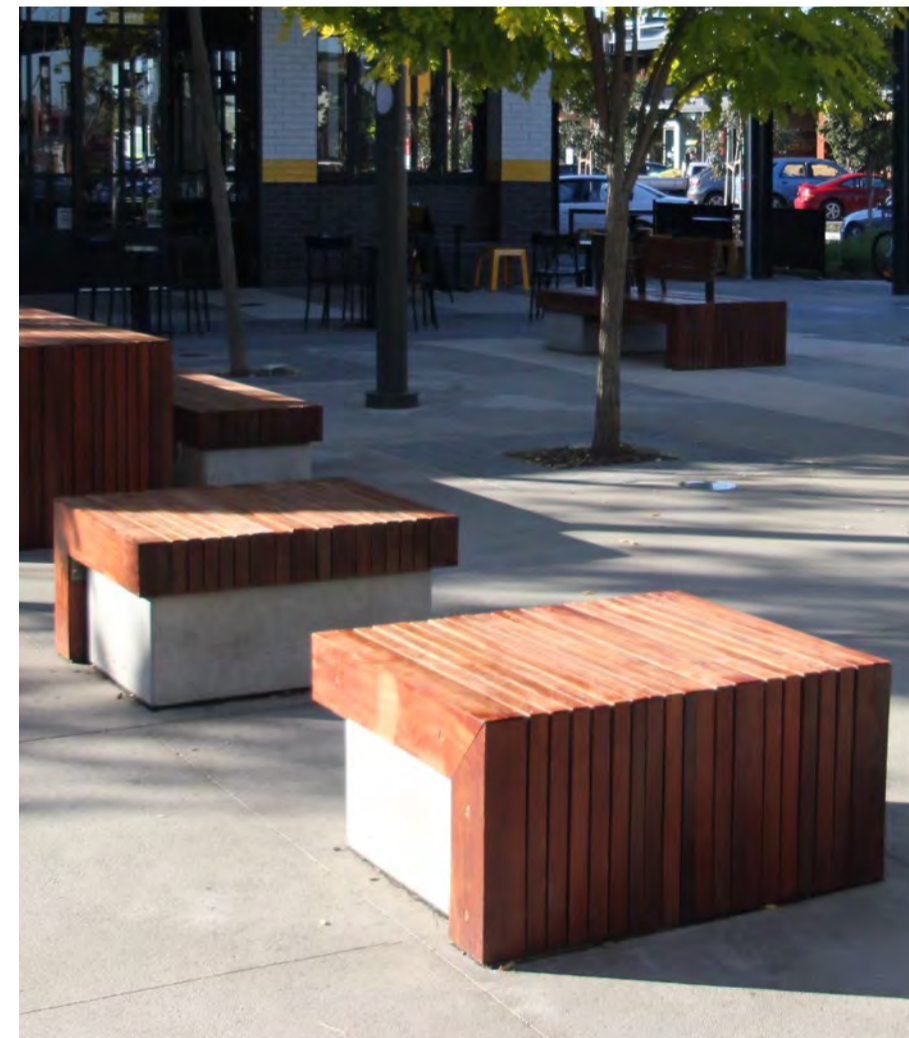

Timber seating