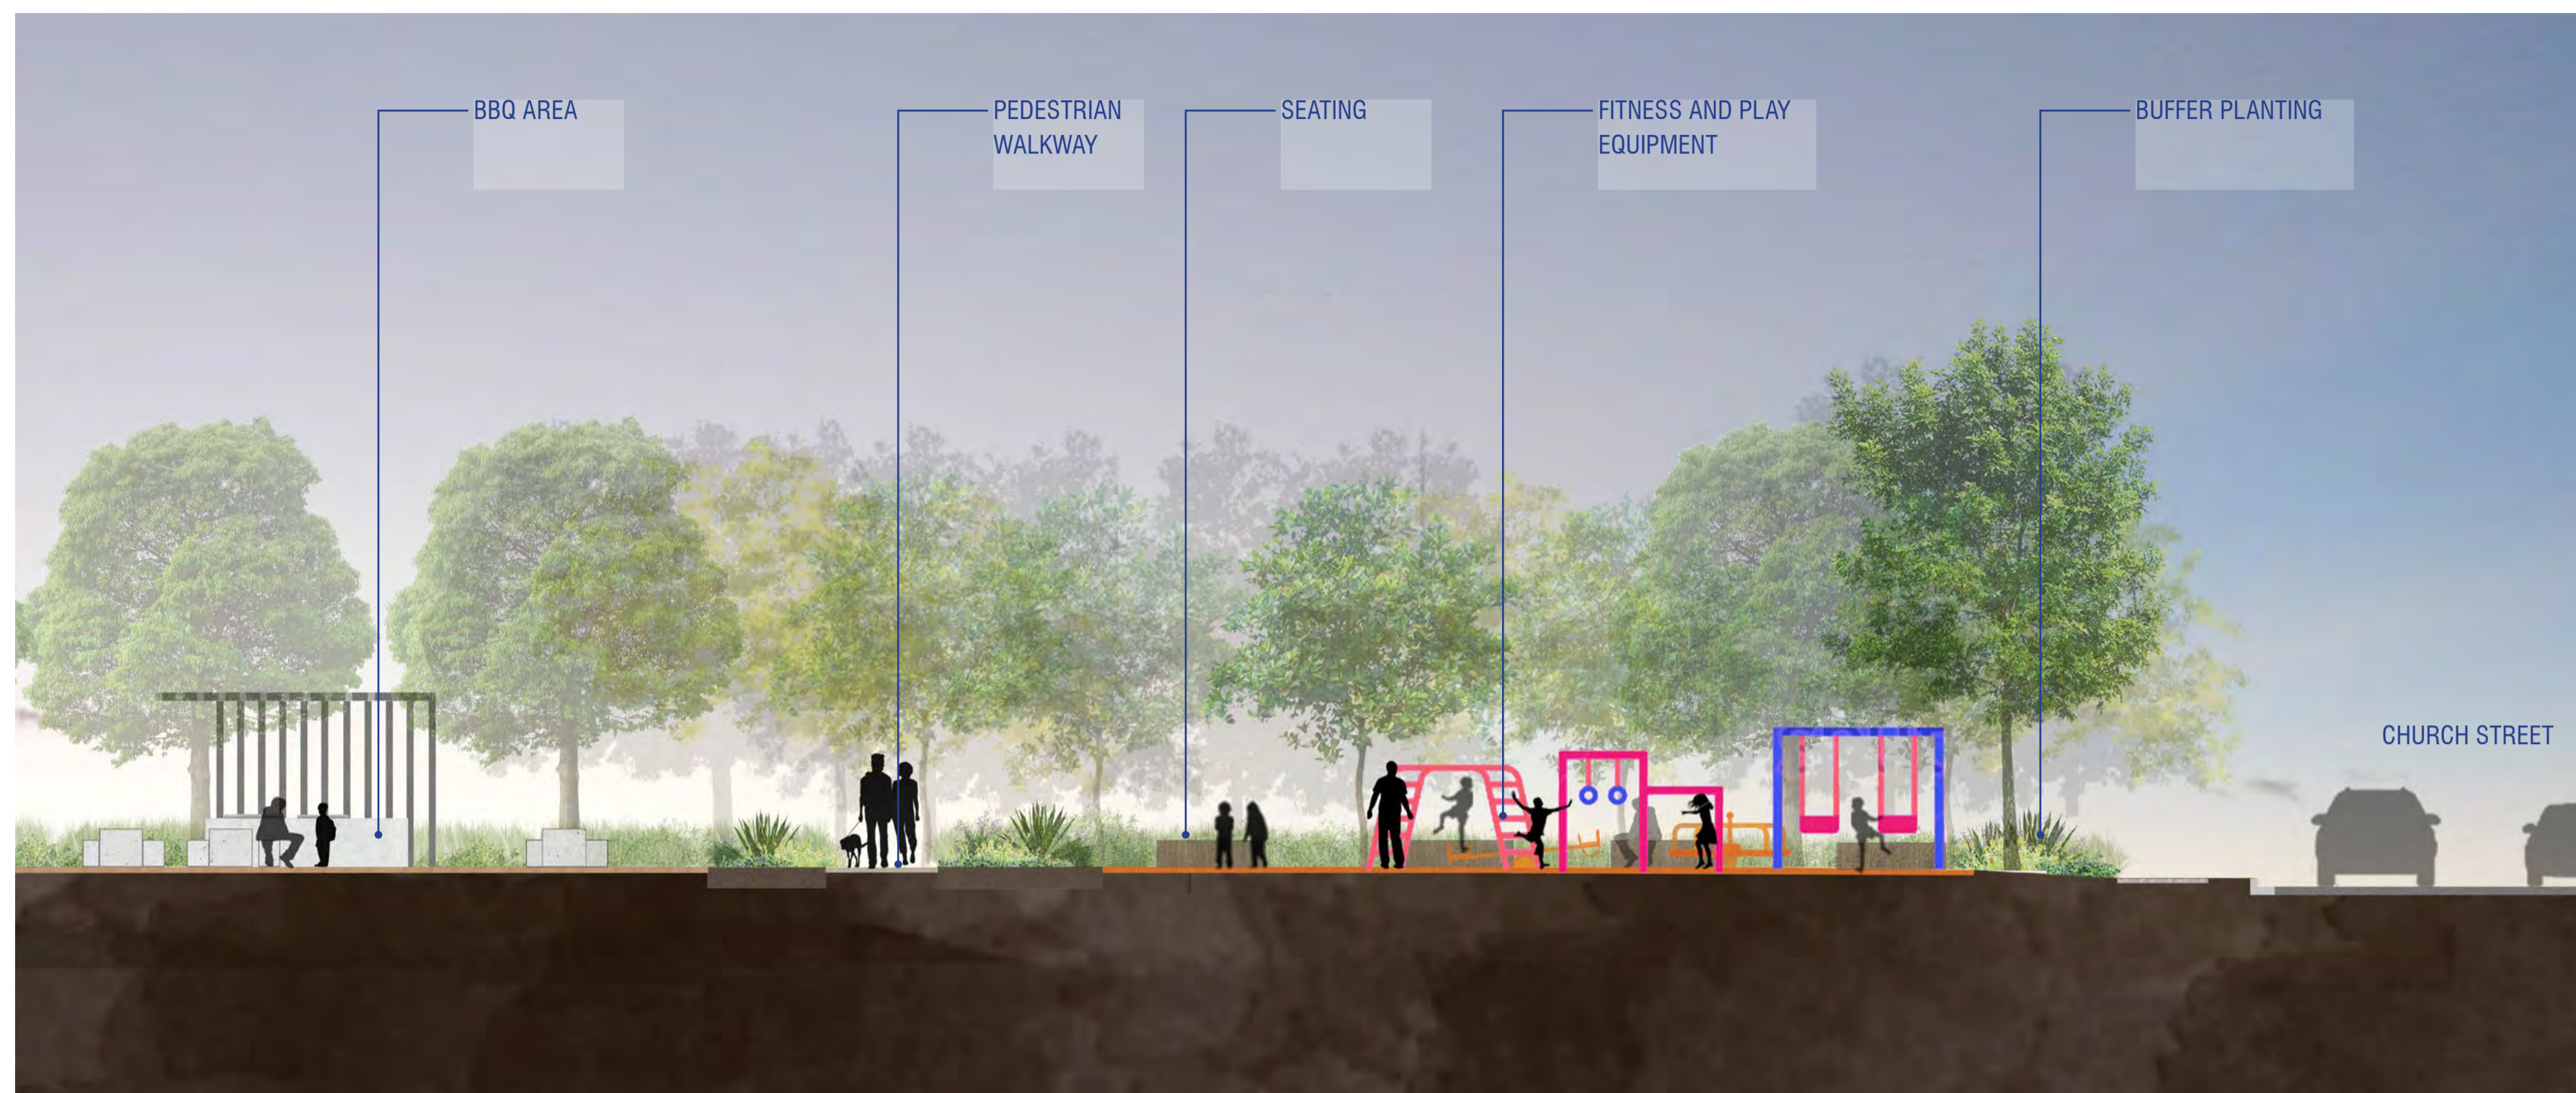

2-36 CHURCH STREET | LIDCOMBE

GREATER CONTEXT SCHEME
AUGUST 2019

OCULUS

LANDSCAPE PLAN - GREATER CONTEXT

LANDSCAPE PLAN - VPA PLAN

LANDSCAPE PLAN - ROOFTOP (INDICATIVE)

LANDSCAPE PLAN - DETAIL PUBLIC DOMAIN

LANDSCAPE PLAN - DETAIL PUBLIC PARK

INDICATIVE SECTION - PUBLIC PARK

CROSS SECTION - PUBLIC PARK

KEY PLAN

INTEGRATED PLAY ELEMENTS

FITNESS STATION

COMMUNITY GARDENS AND ALTERNATIVE PLAY EQUIPMENT

PRECEDENT IMAGERY - PUBLIC PARK

LANDSCAPE PLAN - DETAIL STREETSCAPE

INDICATIVE SECTION - STREETScape

KEY PLAN

CROSS SECTION - STREETScape

PEDESTRIAN FRIENDLY STREETScape IMPROVEMENTS & CROSSINGS

PUBLIC & PRIVATE VERGE PLANTING

TREE AVENUE PLANTING

FOOTPATH UPGRADE & WIDENING FOR INCLUSIVE USE

PRECEDENT IMAGERY- STREETScape

MATERIALS PALETTE - PUBLIC DOMAIN

STREETScape:

Surface materials

- In-situ Concrete
- Turf
- Dark Granite Cobble Setts

PUBLIC PARK: